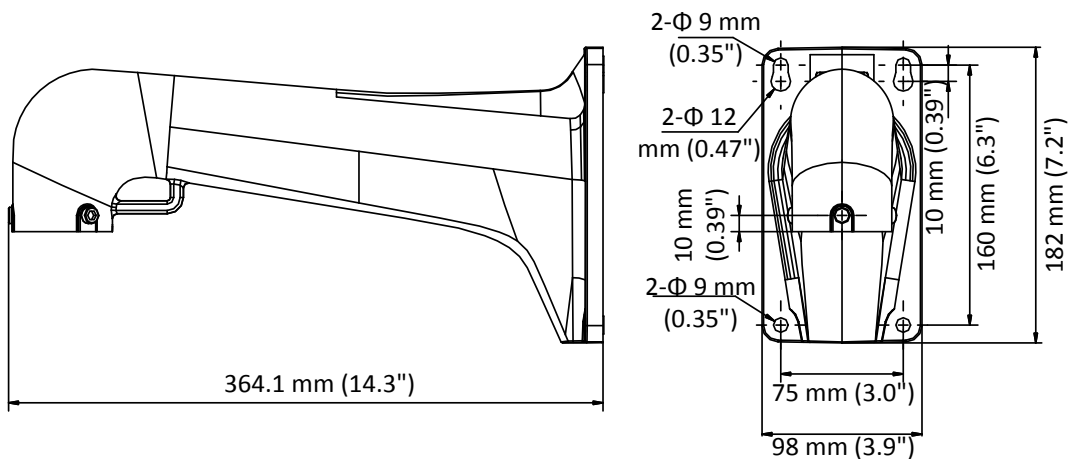

DS-1603ZJ

Wall Mounting Bracket for PanoVu

Feature

- Aluminum alloy material with surface spray treatment
- The hook for safety rope facilitates camera's installation

Dimension

Available Model

DS-1603ZJ

Parameter

Model	DS-1603ZJ
Parameters	Wall Mounting Bracket for PanoVu
Appearance	Hikvision White
Material	Aluminum Alloy
Dimension	364.1 mm × 182.0 mm (14.3" × 7.2")
Weight	1400 g (3.09 lb.)

Note

- The bracket should be installed on the flat surface.
- The waterproof rubber is necessary for the outdoor application.
- The wall must be capable of supporting at least 3 times as much as the total weight of the camera and the bracket.
- The bracket's maximum load capacity is 20 Kg (44 lb.).